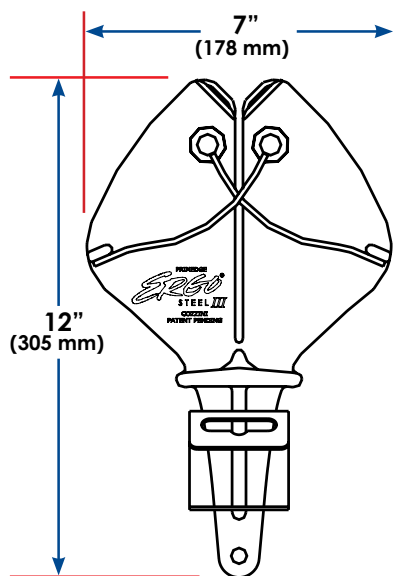

Use hand-held, right or left handed

Bracket installed for use at work table height

Bracket installed for use at elevated height

Available in white, yellow or blue

Color	PRIMEEdge Part No.
White	HES-3
Yellow	HES-3AM
Blue	HES-3BL