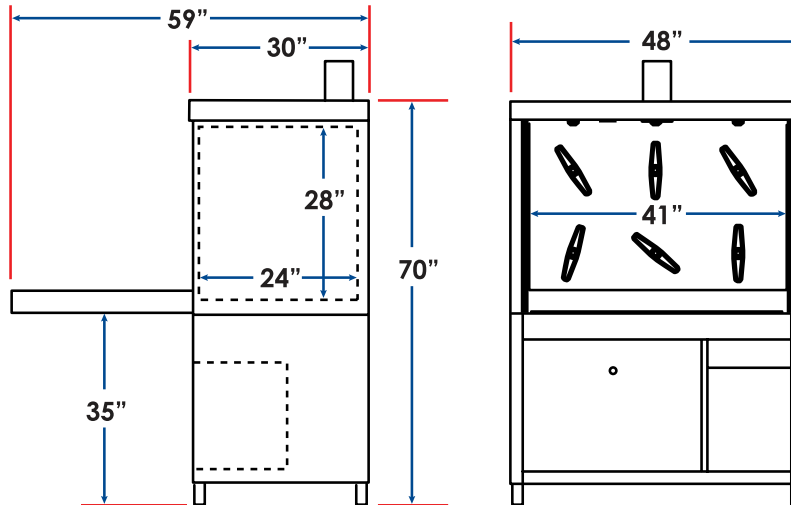

Spray Heads	Pre-Set Wash Programs	Capacity		
		Knife Holders	Slicer Blades & Covers	Aprons
20	4	42	2	28

Voltage	Phase	Frequency
240 V	3	60 Hz
480 V		60 Hz
240 V		50 Hz
380 V		50 Hz

Wide array of washsets, baskets, trays, racks, and shelves available.